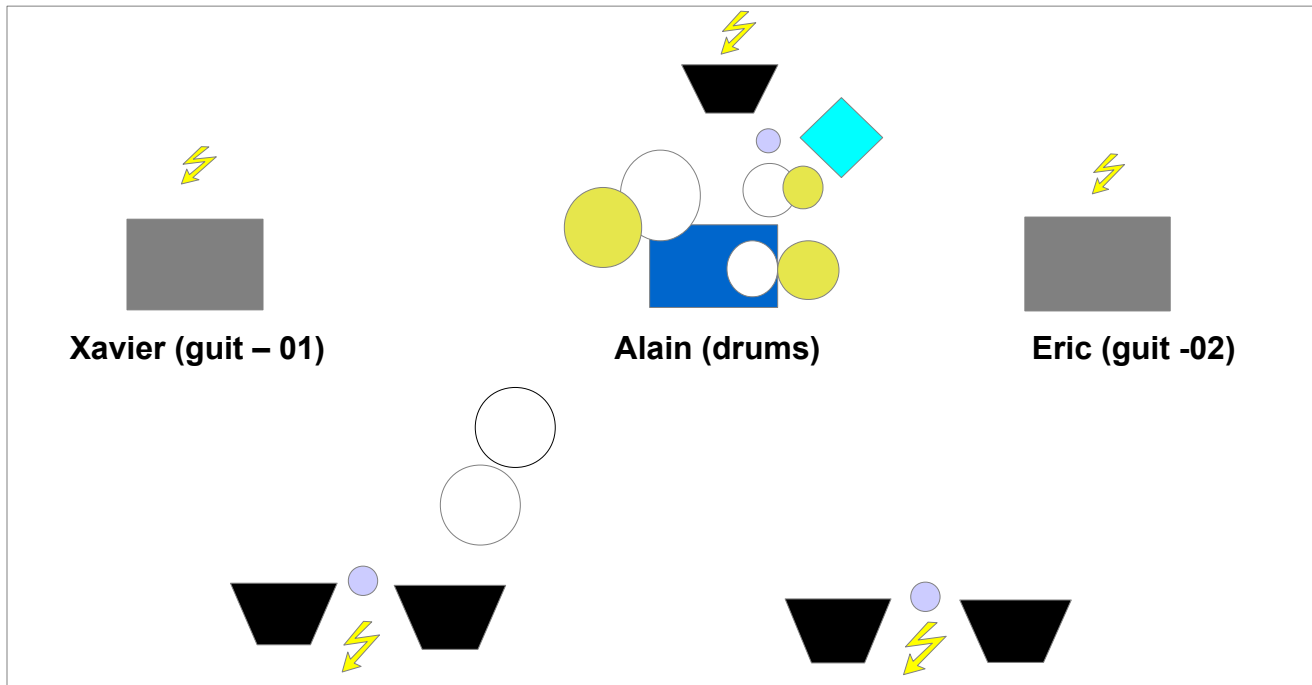

## Channel mix

1. Kick
2. Snare
3. Hi-Hat
4. Rack tom
5. Floor tom
6. OH L
7. OH R
8. FX, Drum machine
9. Vox (Alain)
10. Guitar amp 01
11. Vox + Digitech effects (Xavier)
12. Rack toms
13. Guitar amp 02
14. Vox + TC Electronics (Eric)